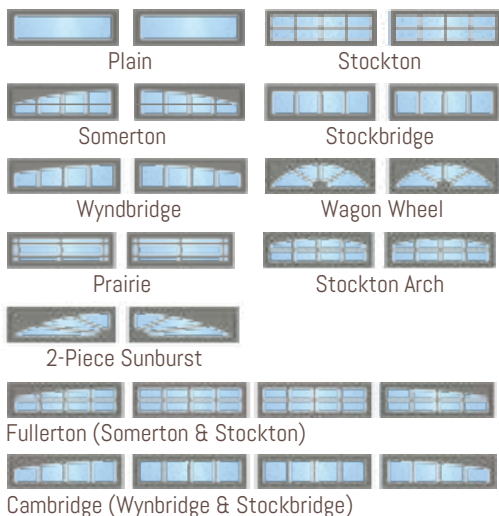

PICK A WINDOW DESIGN

For window placement contact your Midland dealer.

PICK YOUR INSULATION

	ThermoGuard™	ThermoSteel™	Series 24
Foam/Insulate	Polyurethane	Polystyrene	Plain Steel or T-Bond Insulated*
R-Value	18.0	9.25	T-Bond = 7.0
Thickness	2 inches	2 inches	2 inches
Exterior Steel	27 gauge	25 gauge	24 gauge
Interior Steel	27 gauge	26 gauge	N/A
Warranty* Excludes Springs	Lifetime	Lifetime	Lifetime

*For full warranty details contact your Midland dealer.